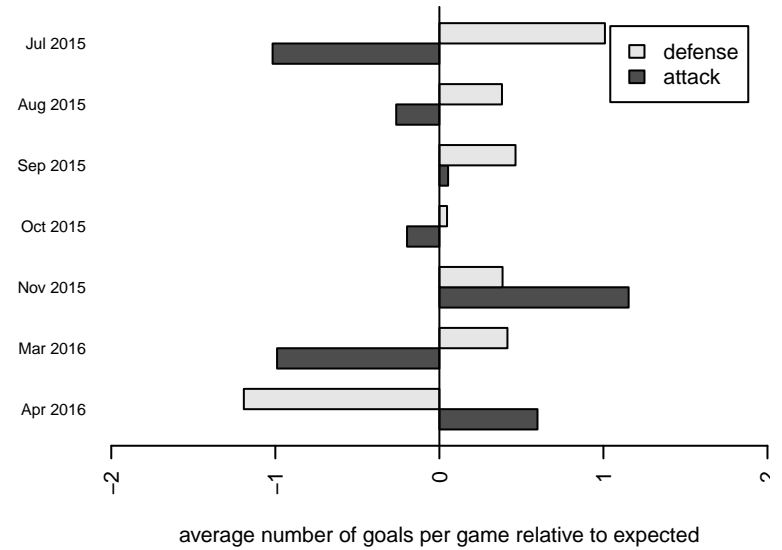

Performance relative to 13 month average