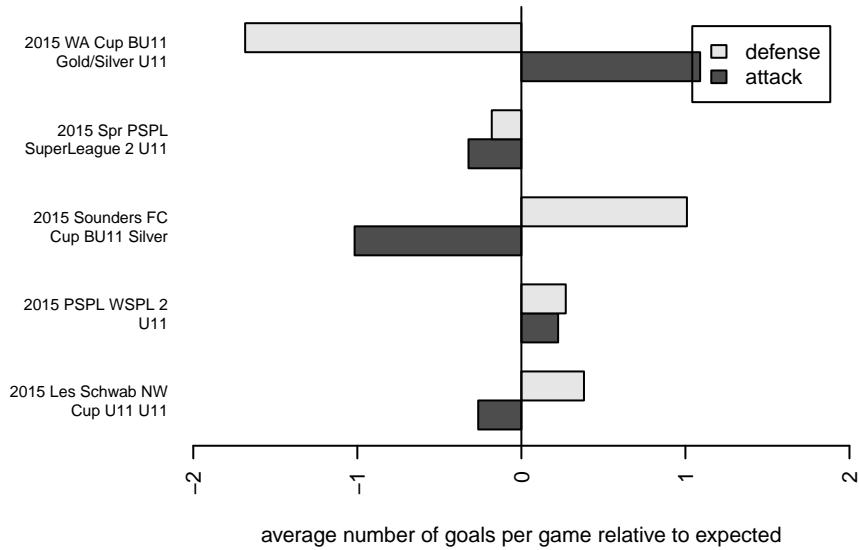

Performance relative to 13 month average