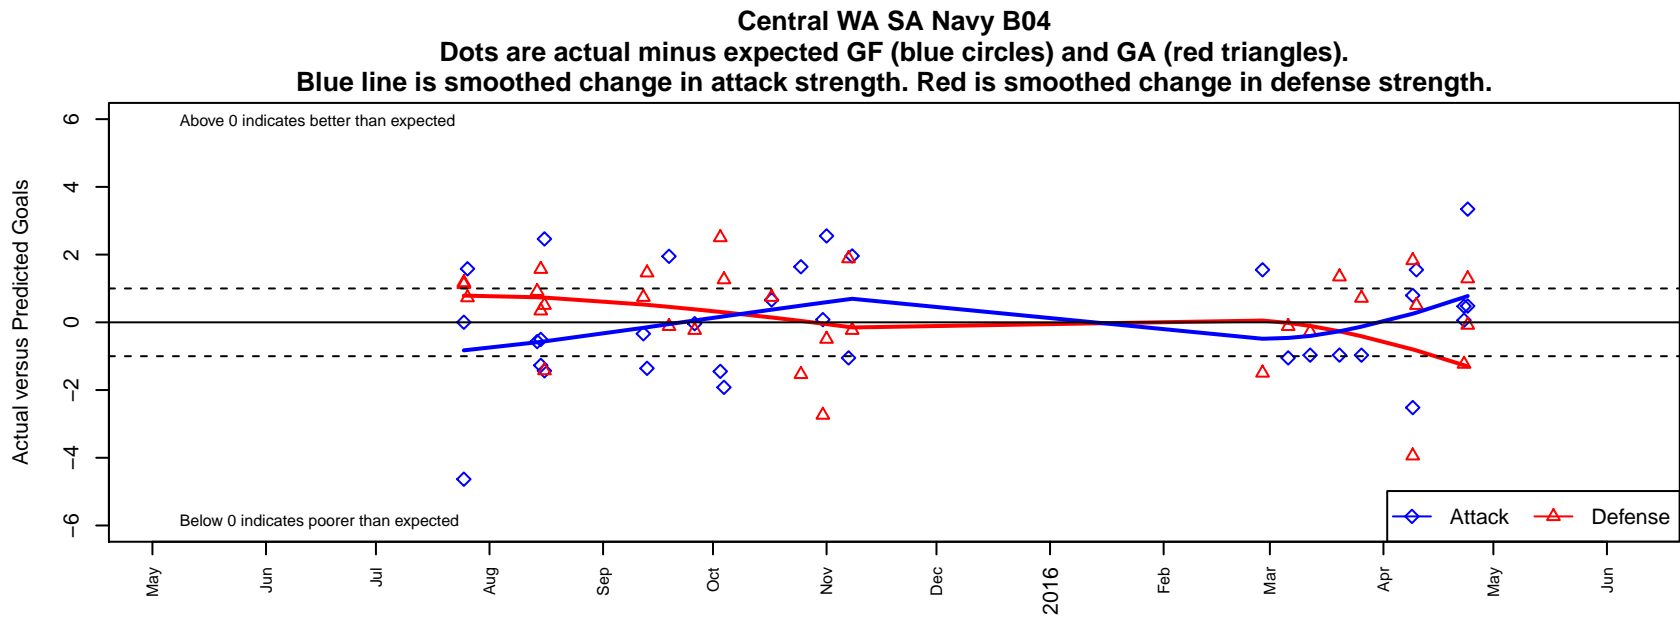

**attack and defense variance (black dot)
relative to other teams
and top 10 in region**

**attack and defense rating
relative to others at age
and all opponents in last 13 months**

Central WA SA Navy B04

Central WA Soccer Academy
Yakima, WA

B04 total strength=437

attack=0.51 defense=0.16

fall league = PSPL WSPL 2 U11

spr league = Spr PSPL SuperLeague 2 U11

notes= Strom 2014; Freiz 2015

alt names used:

CENTAL WASHINGTON CWSA 04 NAVY (WA)

CWSA B04 Freisz

CWSA B04 FREISZ

CWSA B04 Freisz

CWSA 04 NAVY (WA)

Venues played:

2015 Sounders FC Cup BU11 Silver

2015 Les Schwab NW Cup U11 U11

2015 PSPL WSPL 2 U11

2015 Spr PSPL SuperLeague 2 U11

2015 WA Cup BU11 Gold/Silver U11