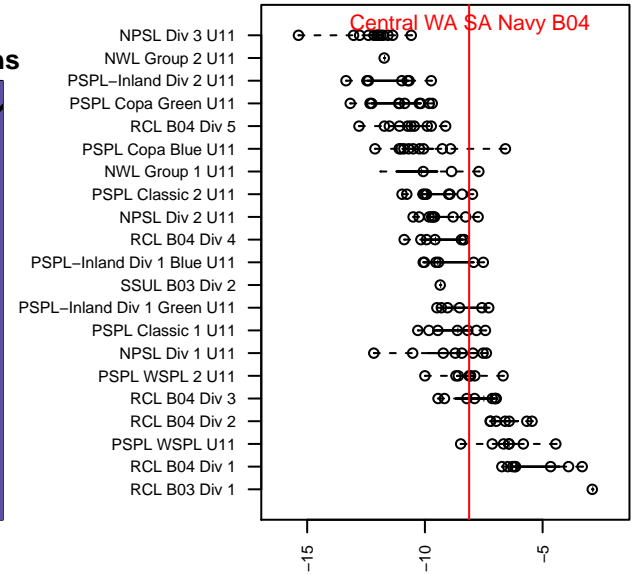

**attack and defense rating
relative to others at age
and all opponents in last 13 months**